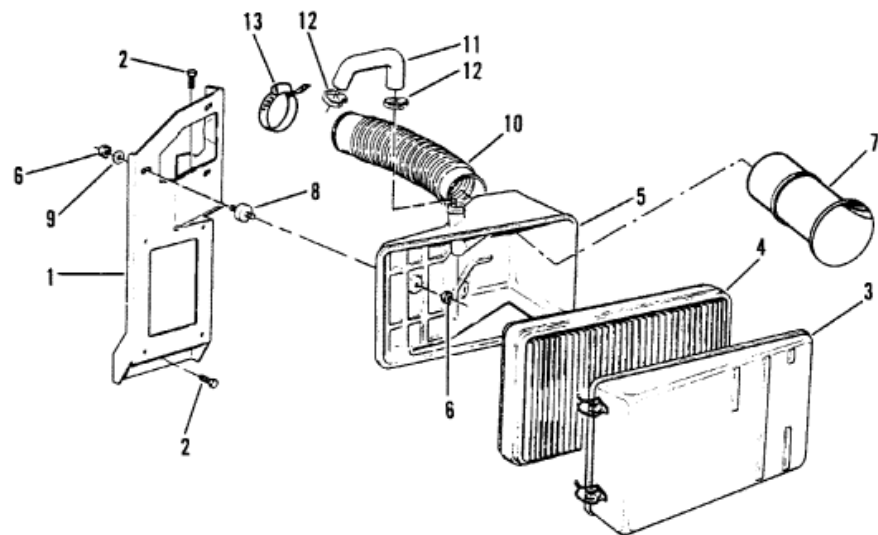

# AIR CLEANER

**OLD DESIGN**

**Parts List**

Ref	Class	Part	Description	Qty	Comment	Footnote
1		801763253	RETAINING PLATE	1		
2	10	809913815	SCREW	2		
3		801763324	COVER	1		
4	35	19487	AIR FILTER	1		
5		801765223	COVER	1		
6	11	809922417	NUT	6		
7	32	816600	AIR TUBE	1		
8		801761817	MOUNT	3		
9	13	801761820	LOCKWASHER	3		
10		18654A 1	BELLOWS	1		
11	32	801763508	HOSE	1		
12	54	801761179	CLAMP	1		
13	54	815504348	CLAMP	2		